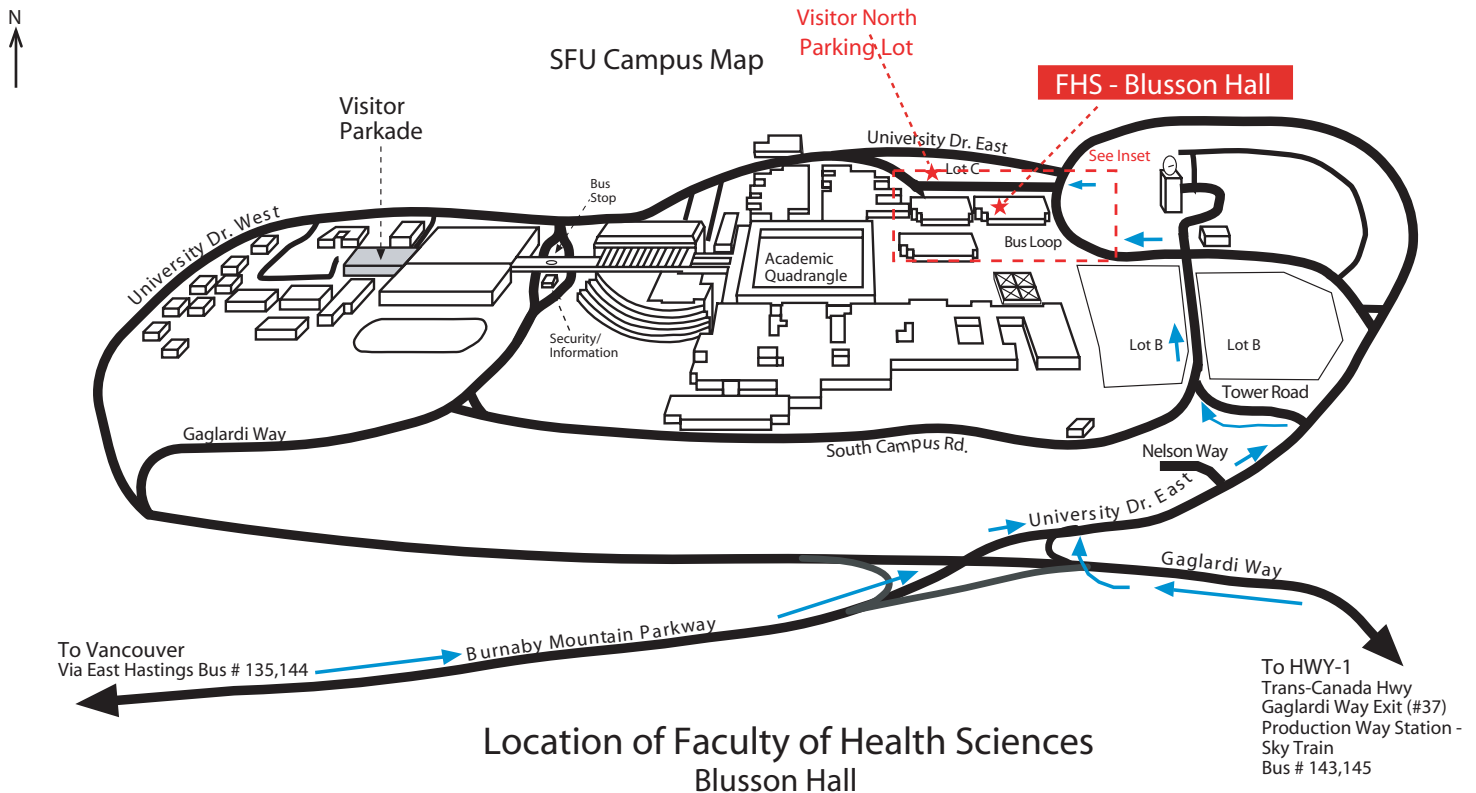

# Faculty of Health Sciences - (FHS)

## Simon Fraser University

Location: Blusson Hall

**Directions from Visitor Parking:**

- Proceed South to Arts Road
- Go East along Arts Road
- Blusson Hall is 2nd building along Arts Road
- Reception area on 3rd floor
- Educational Programs on 2nd floor

SFU via Transit ( exit bus at bus exchange, 2nd stop on Campus):

- 135 - Hastings Street
- 143 - Coquitlam Centre
- 144 - Metrotown (SkyTrain)
- 145 - Production Way/University (SkyTrain)

Faculty of Health Sciences  
Simon Fraser University  
Blusson Hall  
Room 11300  
8888 University Drive  
Burnaby, BC  
V5A 1S6  
Phone: 778-782-4821  
Fax: 778-782-5927  
e-mail: fhs@sfu.ca  
web: www.fhs.sfu.ca