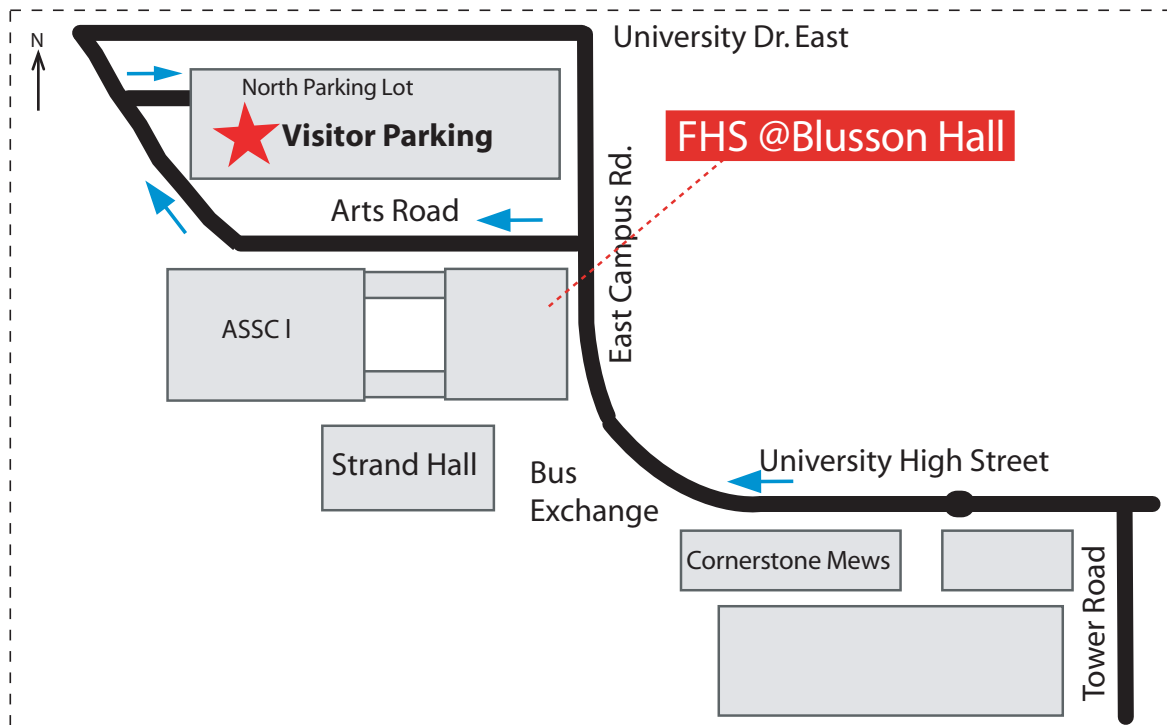

# Faculty of Health Sciences - (FHS)

## Simon Fraser University

Location: Blusson Hall

**Directions from Visitor Parking:**

- Proceed South to Arts Road
- Go East along Arts Road
- Blusson Hall is 2nd building along Arts Road
- Reception area on 3rd floor
- Educational Programs on 2nd floor

SFU via Transit ( exit bus at bus exchange, 2nd stop on Campus):

- 135 - Hastings Street
- 143 - Coquitlam Centre
- 144 - Metrotown (SkyTrain)
- 145 - Production Way/University (SkyTrain)

Faculty of Health Sciences  
Simon Fraser University  
Blusson Hall  
Room 11300  
8888 University Drive  
Burnaby, BC  
V5A 1S6  
Phone: 778-782-4821  
Fax: 778-782-5927  
e-mail: fhs@sfu.ca  
web: www.fhs.sfu.ca